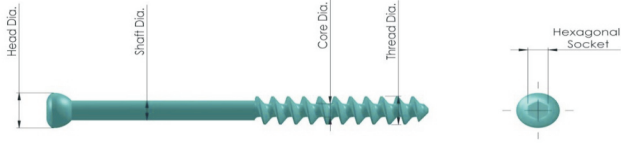

4.0mm CANCELLOUS SCREW - Short Thread

THREAD DIA.	CORE DIA.	HEAD DIA	HEXAGONAL SOCKET	TPI	
4.0mm	1.90mm	6.0mm	2.50mm	14	
TOTAL LENGTH	CATALOGUE NO.		TOTAL LENGTH	CATALOGUE NO.	
	SS.316L	TITANIUM		SS.316L	TITANIUM
10mm	1.011.010	1.011.010	28mm	1.011.028	1.011.028
12mm	1.011.012	1.011.012	30mm	1.011.030	1.011.030
14mm	1.011.014	1.011.014	35mm	1.011.035	1.011.035
16mm	1.011.016	1.011.016	40mm	1.011.040	1.011.040
18mm	1.011.018	1.011.018	45mm	1.011.045	1.011.045
20mm	1.011.020	1.011.020	50mm	1.011.050	1.011.050
22mm	1.011.022	1.011.022	55mm	1.011.055	1.011.055
24mm	1.011.024	1.011.024	60mm	1.011.060	1.011.060
26mm	1.011.026	1.011.026